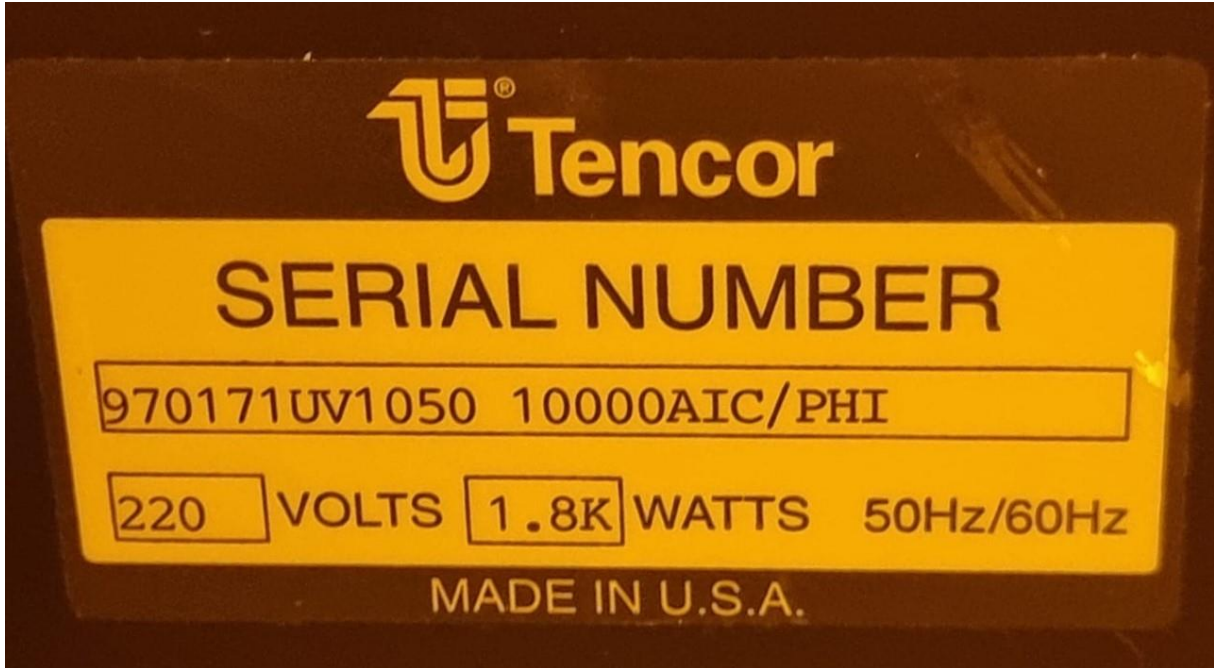

PTW GROUP

All Equipment is offered subject to prior sale. This item will be quoted based upon specific terms and configuration required.

Interested parties may contact PTW ASIA PTE LTD at: ask@ptwsingapore.com

Visit our web site at www.ptwgroup.com © 2024 PTW ASIA PTE LTD

This data sheet is provided to you on a strictly confidential basis and contains commercially sensitive and valuable information. No part of its content may be provided to any person without our prior written consent. This data sheet is not an offer capable of acceptance. The information contained in this data sheet is, to our knowledge and information, accurate, but it may contain typographical errors and we do not warrant the completeness or accuracy of the information contained herein. Any offer by you to purchase of the equipment described in this data sheet shall be subject to our standard terms and conditions of sale. The Equipment being quoted is described as used, and is being sold "AS IS, WHERE IS" with all defects, known or unknown, entirely at Buyer's own risk and reliance solely upon Buyer's own inspection of the goods and without reliance upon any representation or description by Seller or seller's representative concerning the goods.