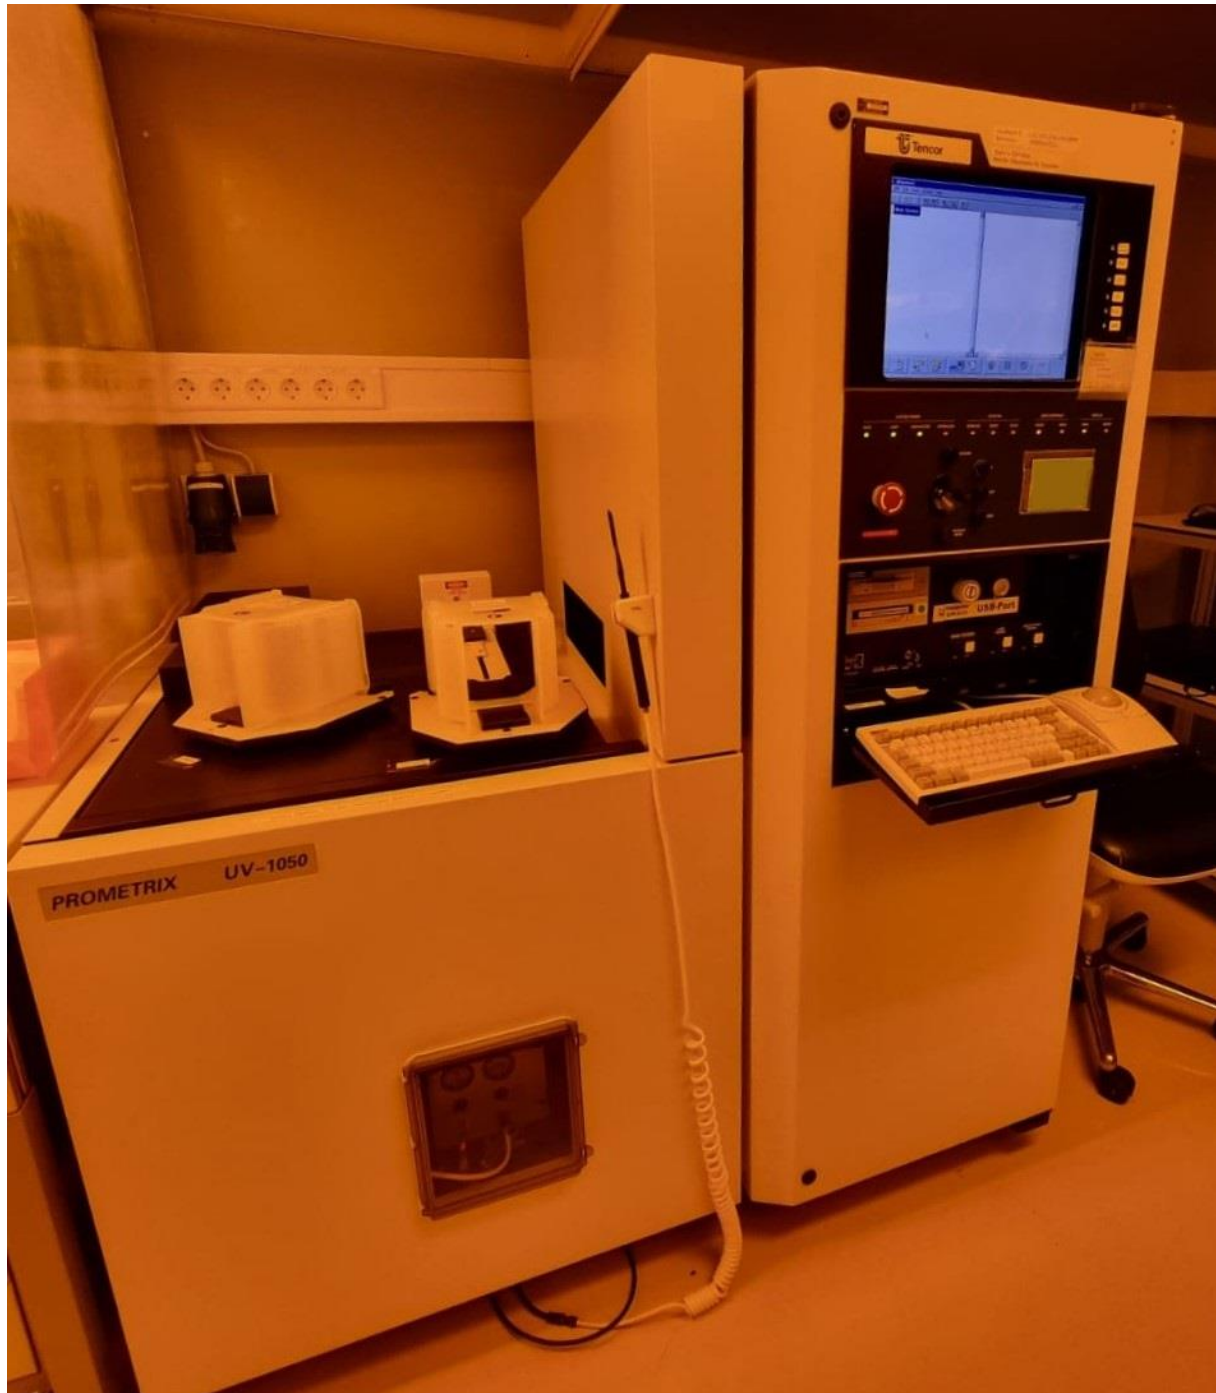

PTW GROUP

This data sheet is provided to you on a strictly confidential basis and contains commercially sensitive and valuable information. No part of its content may be provided to any person without our prior written consent. This data sheet is not an offer capable of acceptance. The information contained in this data sheet is, to our knowledge and information, accurate, but it may contain typographical errors and we do not warrant the completeness or accuracy of the information contained herein. Any offer by you to purchase of the equipment described in this data sheet shall be subject to our standard terms and conditions of sale. The Equipment being quoted is described as used, and is being sold "AS IS, WHERE IS" with all defects, known or unknown, entirely at Buyer's own risk and reliance solely upon Buyer's own inspection of the goods and without reliance upon any representation or description by Seller or seller's representative concerning the goods.