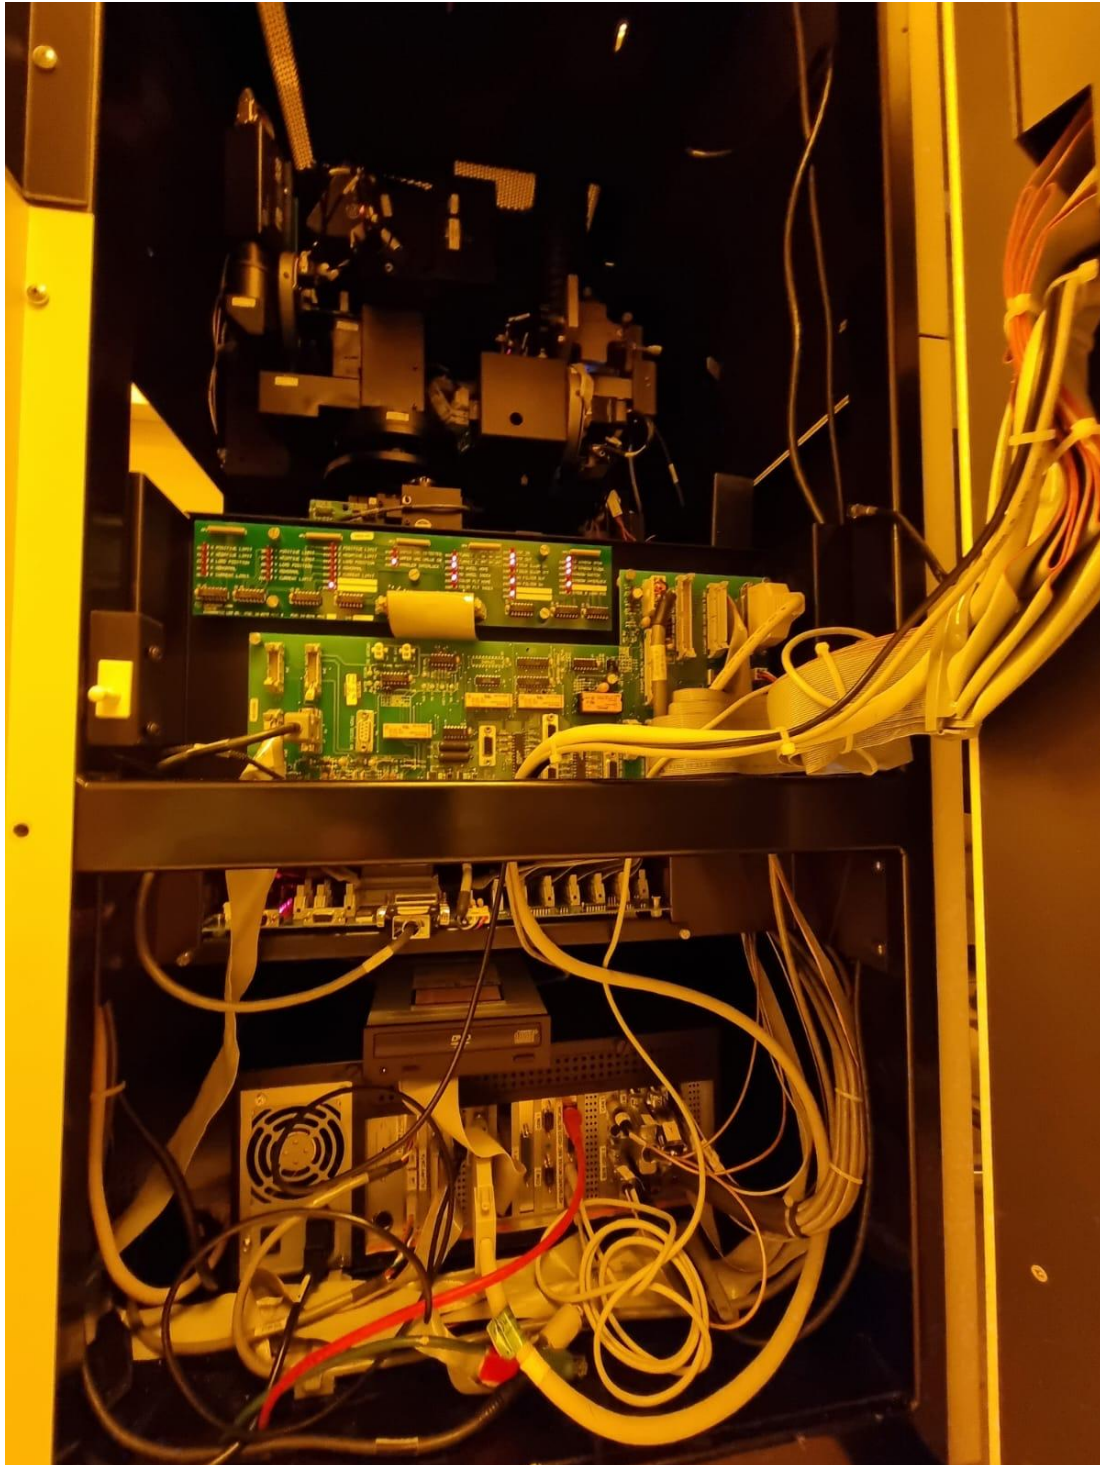

PTW GROUP

This data sheet is provided to you on a strictly confidential basis and contains commercially sensitive and valuable information. No part of its content may be provided to any person without our prior written consent. This data sheet is not an offer capable of acceptance. The information contained in this data sheet is, to our knowledge and information, accurate, but it may contain typographical errors and we do not warrant the completeness or accuracy of the information contained herein. Any offer by you to purchase of the equipment described in this data sheet shall be subject to our standard terms and conditions of sale. The Equipment being quoted is described as used, and is being sold "AS IS, WHERE IS" with all defects, known or unknown, entirely at Buyer's own risk and reliance solely upon Buyer's own inspection of the goods and without reliance upon any representation or description by Seller or seller's representative concerning the goods.