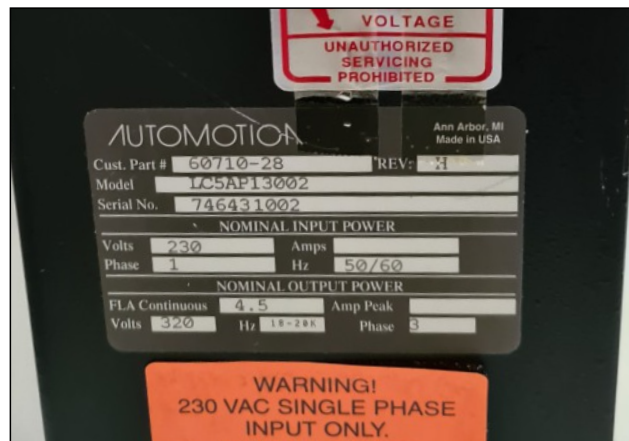

front

back

type plate SRD

type plate Motor Control

This data sheet is provided to you on a strictly confidential basis and contains commercially sensitive and valuable information. No part of its content may be provided to any person without our prior written consent. This data sheet is not an offer capable of acceptance. The information contained in this data sheet is, to our knowledge and information, accurate, but it may contain typographical errors and we do not warrant the completeness or accuracy of the information contained herein. Any offer by you to purchase of the equipment described in this data sheet shall be subject to our standard terms and conditions of sale. The Equipment being quoted is described as used, and is being sold "AS IS, WHERE IS" with all defects, known or unknown, entirely at Buyer's own risk and reliance solely upon Buyer's own inspection of the goods and without reliance upon any representation or description by Seller or seller's representative concerning the goods.