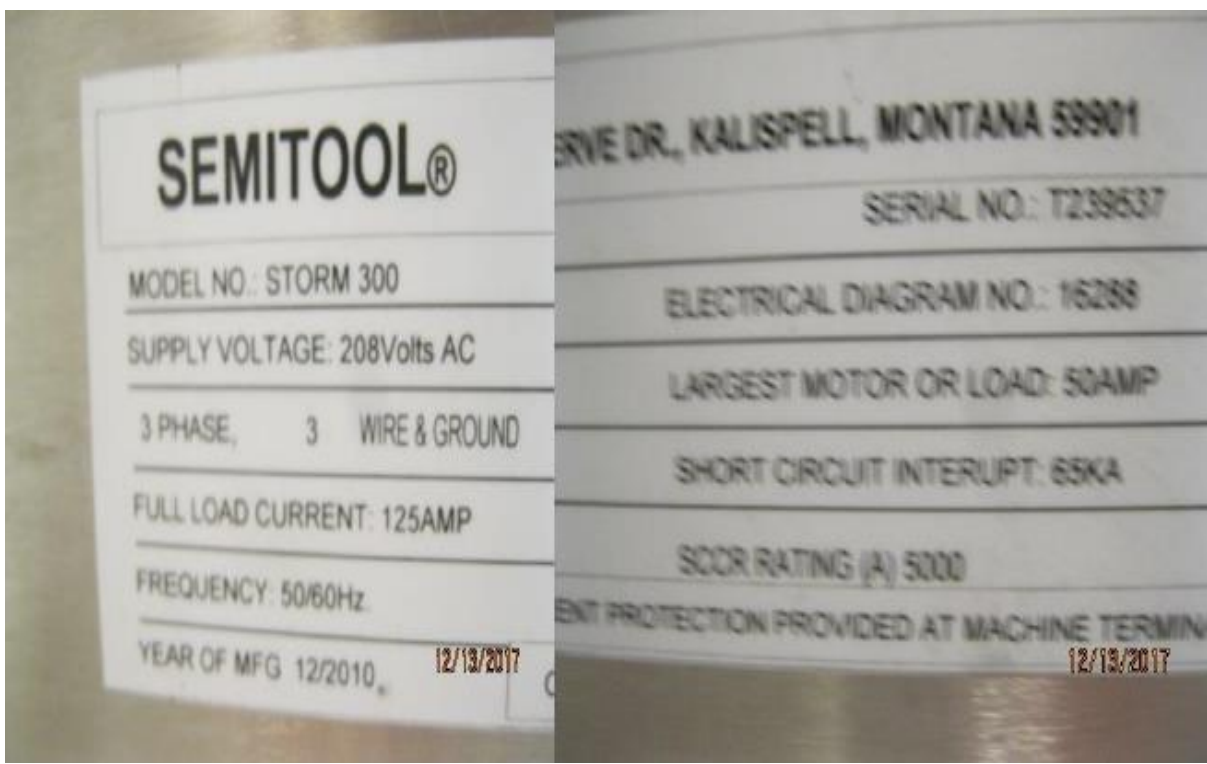

Semitoool Storm 300 Carrier Cleaner

S/No: T239537

MFG Date: 2010

Equipment Details:

Tool Status: In production

No configuration available. Audit to verify

SEMITOOL®

655 W. RESERVE DR., KALISPELL, MONTANA 59901

MODEL NO.: STORM 300

SERIAL NO.: T239537

SUPPLY VOLTAGE: 208Volts AC

ELECTRICAL DIAGRAM NO.: 16288

3 PHASE, 3 WIRE & GROUND

LARGEST MOTOR OR LOAD: 50AMP

FULL LOAD CURRENT: 125AMP

SHORT CIRCUIT INTERRUPT: 65KA

FREQUENCY: 50/60Hz

SCCR RATING (A) 5000

YEAR OF MFG: 12/2010

OVERCURRENT PROTECTION PROVIDED AT MACHINE TERMINALS

12/13/2017

SEMITOOL®

655 W. RESERVE DR., KALISPELL, MONTANA 59901

MODEL NO.: STORM 300

SERIAL NO.: T239537

SUPPLY VOLTAGE: 208Volts AC

ELECTRICAL DIAGRAM NO.: 16288

3 PHASE, 3 WIRE & GROUND

LARGEST MOTOR OR LOAD: 50AMP

FULL LOAD CURRENT: 125AMP

SHORT CIRCUIT INTERRUPT: 65KA

FREQUENCY: 50/60Hz