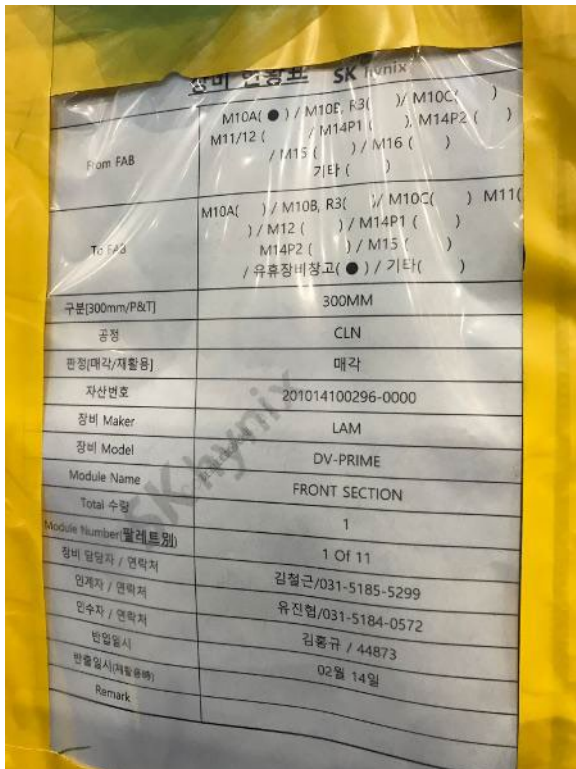

## SEZ DV-Prime \*

<b>Manufacturer</b>	SEZ
<b>Model</b>	DV-Prime
<b>Product Description</b>	Single wafer wet chemical processor
<b>Year of Manufacture</b>	20011
<b>Serial Number</b>	SP-01461

**Disclaimer: \*** This tool is not to be sold/shipped to customers within the EEA without OEM's approval.