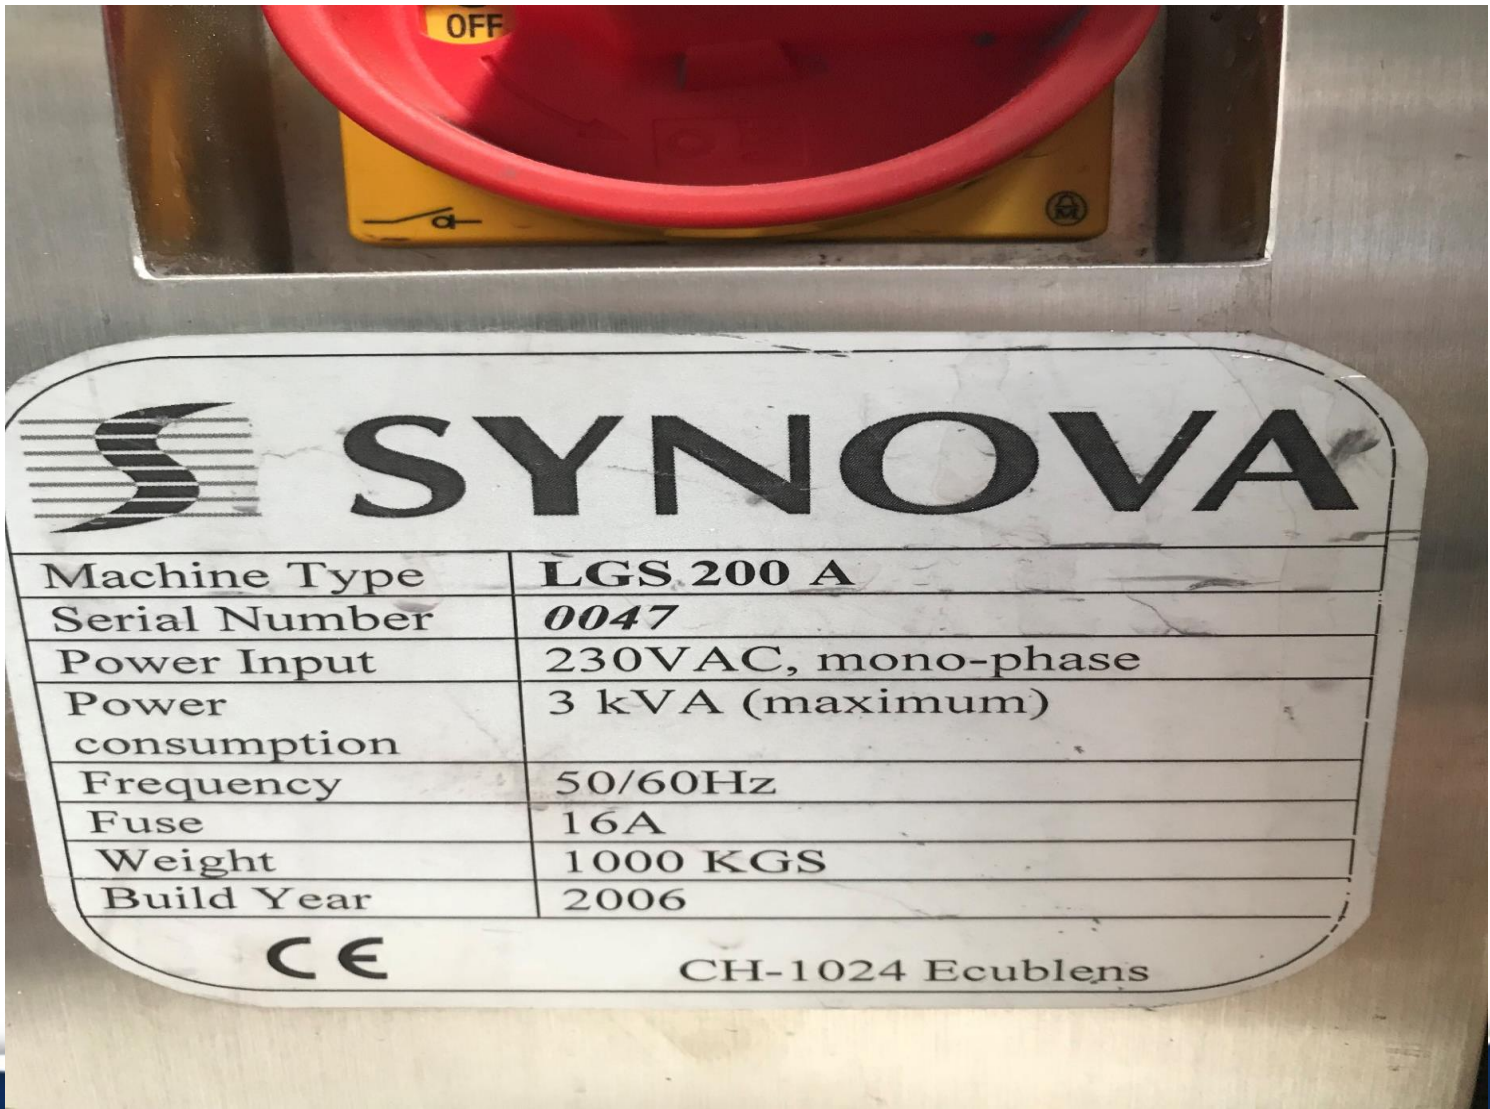

PTW Asia Equipment Sales

LDS 200A LaserJet
Vintage:2006
SN: 0047

LDS200_SN_0047

LDS200_SN_0047

LDS200_SN_0047

LDS200_SN_0047

LDS200_SN_0047

LDS200_SN_0047